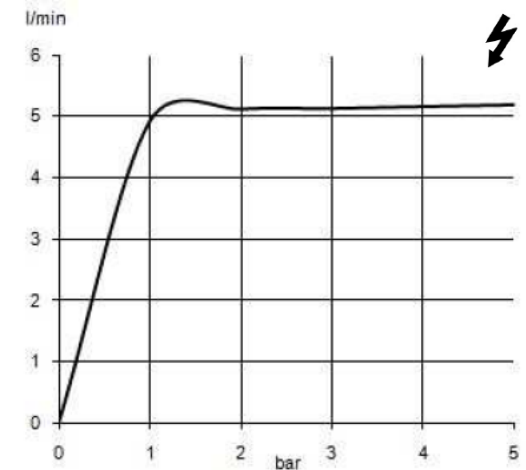

Perlator joasa presiune