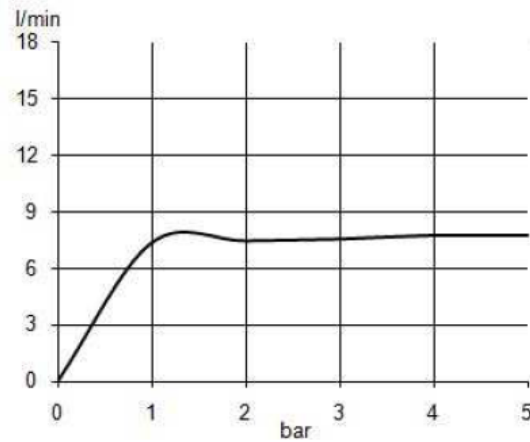

KLUDI BALANCE

Perlator S-pointer
cache – curgere
cristalina, jet fara
aer

Perlator S-pointer
– curgere uniforma,
jet imbogatit cu aer

Economie de apa si confort...

Perlator cascada

O-cean s-pointer

Perlator cache

Bozz

Perlator ovalflow

Joop!

flow class A

Perlator S-pointer cache

flow class Z (Laminar stream)

Balance

Perlator Eco S-pointer