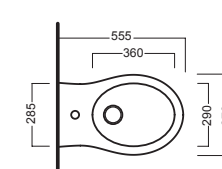

DISEGNO TECNICO TECHNICAL DESIGN

vedi sequenza di montaggi
see installation sequence

vedi sequenza di montaggi
see installation sequence

● 01 BIANCO
WHITE